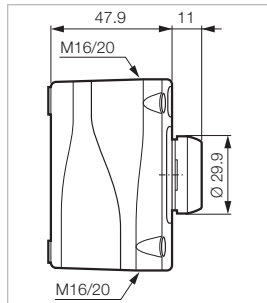

Control Stations \varnothing 22

▶ CONTROL STATIONS - NON-ILLUMINATED

 Technical Info (p. 103)

SPRING RETURN - FLUSH

Part Number

LBX10110

- Green
- Red

NO
NC

SELECTOR SWITCH - WITH HANDLE

LBX12510

2 Maintained positions - 90°

- Black

NO

Marking

LBX12510

SELECTOR SWITCH - WITH KEY

LBX12610

Supplied with 2 keys profile n° 455

2 Maintained positions - 90°
Key free in position 0-1

- Black

NO

Marking

LBX12610