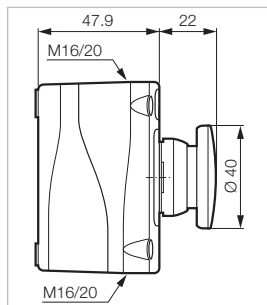

Marking

LBX10110
LBX10610

MUSHROOM HEAD \varnothing 40 - SPRING RETURN

LBX10210

- Green
- Red
- Red

NO
NC
NO

Marking

LBX107210
LBX10210
LBX130028

SELECTOR SWITCH - WITH HANDLE

LBX12510

2 Maintained positions - 90°

- Black

NO

Marking

LBX12510

SELECTOR SWITCH - WITH KEY

LBX12610

Supplied with 2 keys profile n° 455

2 Maintained positions - 90°
Key free in position 0-1

- Black

NO

Marking

LBX12610