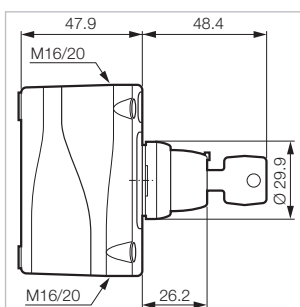

SELECTOR SWITCH - WITH HANDLE

LBX12510

2 Maintained positions - 90°

- Black

NO

Marking

LBX12510

SELECTOR SWITCH - WITH KEY

LBX12610

Supplied with 2 keys profile n° 455

2 Maintained positions - 90°
Key free in position 0-1

- Black

NO

Marking

LBX12610