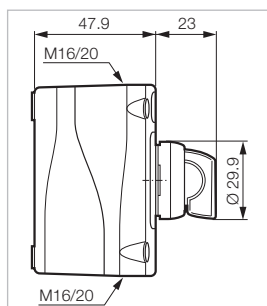

Marking

LBX10110
LBX10610

MUSHROOM HEAD \varnothing 40 - SPRING RETURN

LBX10210

- Green
- Red
- Red

NO
NC
NO

Marking

LBX107210
LBX10210
LBX130028

SELECTOR SWITCH - WITH HANDLE

LBX12510

2 Maintained positions - 90°

- Black

NO

Marking

LBX12510

SELECTOR SWITCH - WITH KEY

LBX12610

Supplied with 2 keys profile n° 455

2 Maintained positions - 90°
Key free in position 0-1

- Black

NO

Marking

LBX12610