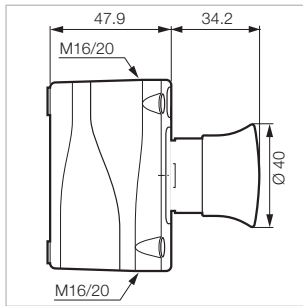

● Red	NC		EMERGENCY STOP	LBX101910
● Red	NC + NO		EMERGENCY STOP	LBX130004
● Red	2 NC		EMERGENCY STOP	LBX130003

WITH STOP STOP STOP TEXT ON BUTTON HEAD

● Red	NC		EMERGENCY STOP	LBX101910S
● Red	NC + NO		EMERGENCY STOP	LBX130074
● Red	2 NC		EMERGENCY STOP	LBX130075

For contact blocks attached to operator please contact us.