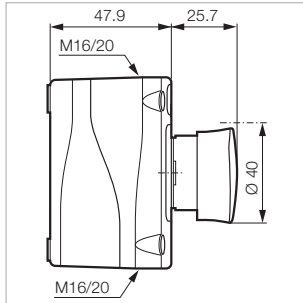

Control Stations \varnothing 22

► CONTROL STATIONS - NON-ILLUMINATED

 Technical Info (p.103)

MUSHROOM HEAD \varnothing 40 - MAINTAINED

Push-turn to reset

Part Number

LBX10510

● Red	NC		EMERGENCY STOP	LBX10510
● Red	NC + NO		EMERGENCY STOP	LBX130006
● Red	2 NC		EMERGENCY STOP	LBX130005
● Red	NO		EMERGENCY STOP	LBX130007

WITH STOP STOP STOP TEXT ON BUTTON HEAD

● Red	NC		EMERGENCY STOP	LBX10510S
● Red	NC + NO		EMERGENCY STOP	LBX130010
● Red	2 NC		EMERGENCY STOP	LBX130009

For contact blocks attached to operator please contact us.