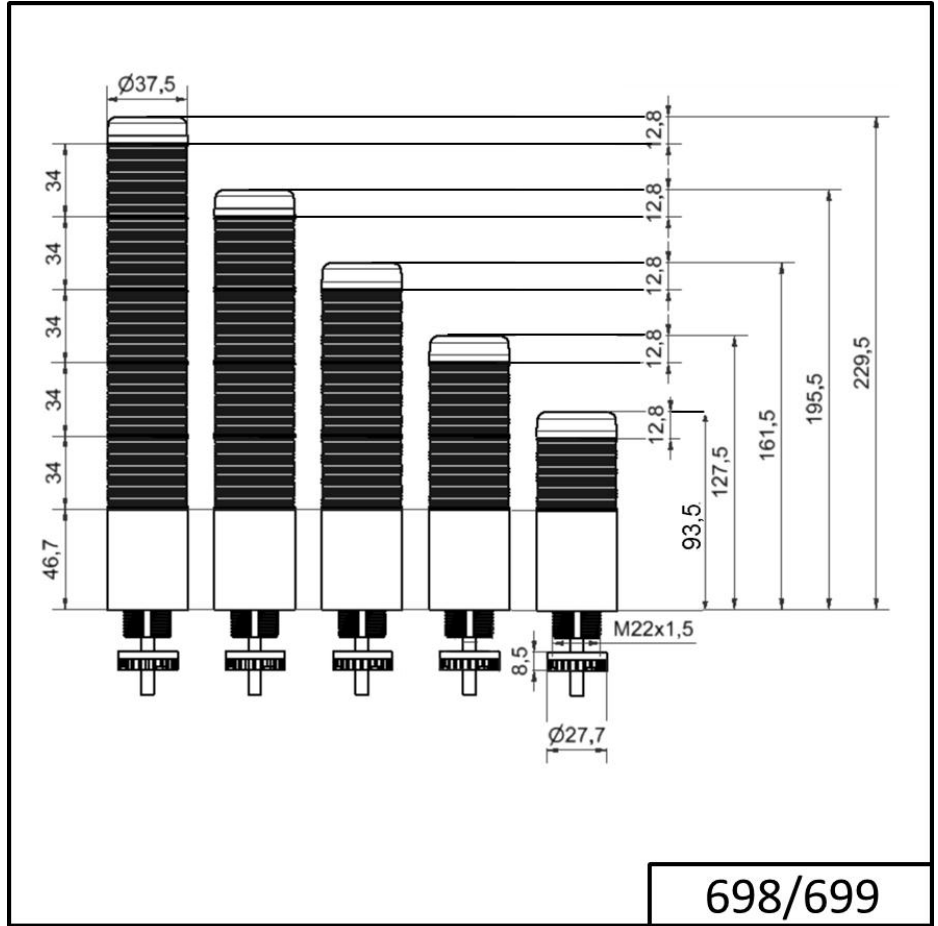

Completely pre-assembled Signal Towers / KOMPAKT 37
K37cl sr cable EM Pulse tone 24VAC/DC GN

DRAWING

! For additional installation and mounting information, refer to the appropriate user guide at www.werma.com. This printed copy is for information only and is subject to alteration.