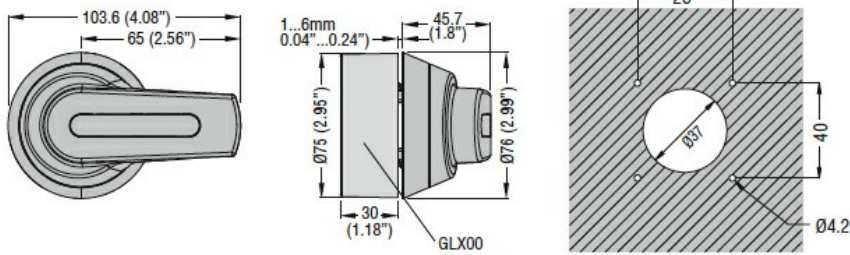

Door coupling handle. For GA030A, GA063A...GA160A and GAX6001. For GE0160P/T4P...GE0250/T4. For GMF...030...GMF J200. Screw fixing. 65mm/2.56" lever length pistol handle - defeatable (REQ. UL508A). Black. IP66, IP69K, NEMA 4X

Dimensions

Certifications and compliance

Compliance

IEC/EN 60947-1
 IEC/EN 60947-3

Certifications

CCC
 cULus

ETIM classification

ETIM 8.0

EC000230 -
 Door coupling
 handle for
 switchgear