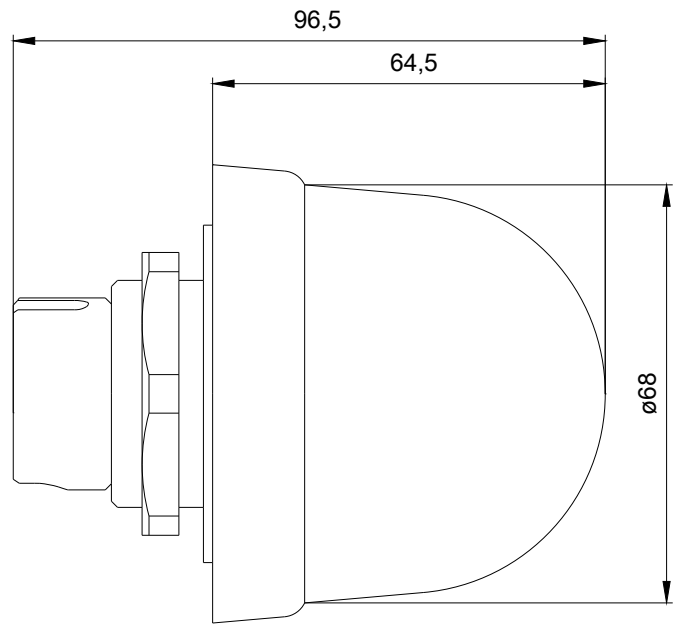

SIEMENS

last modified:

09/13/2019