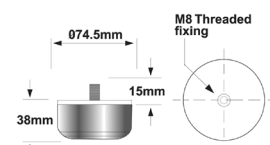

Ultra Low Profile Style