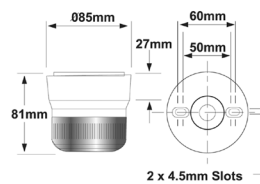

Standard and Fire Style