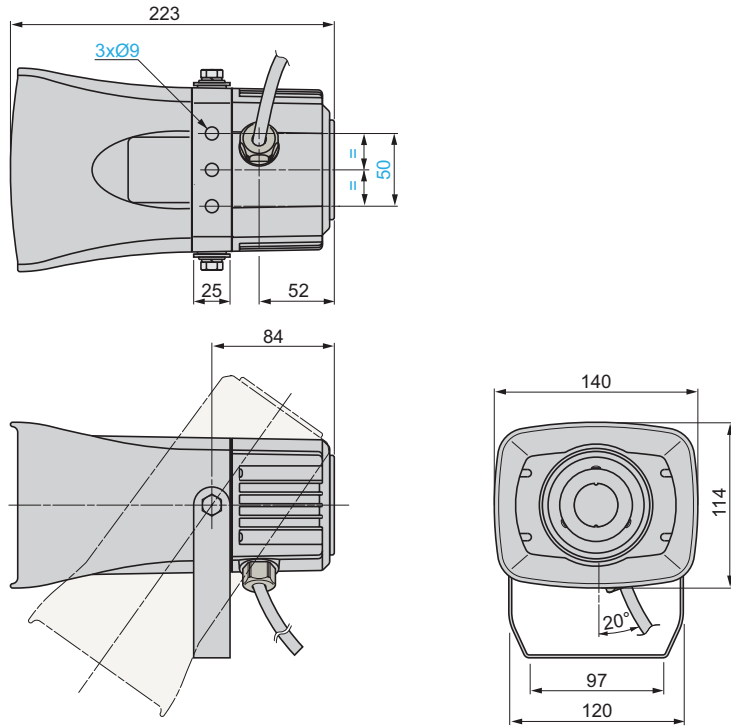

XVS 72BM●●

Description	Voltage	Color	Catalog Number	$ Price
Multisound siren 105 dB, 43 tones	12/24 Vdc	White	XVS 14BMW	240.
Electronic alarms 90 dB, 16 tones Panel Mount DIN72	12/24 Vac/Vdc	PNP, Black	XVS 72BMBP	120.
		PNP, White	XVS 72BMWP	
		NPN, Black	XVS 72BMBN	
		NPN, White	XVS 72BMWN	

Table 19.330: Dimensions (mm)

XVS 14BMW