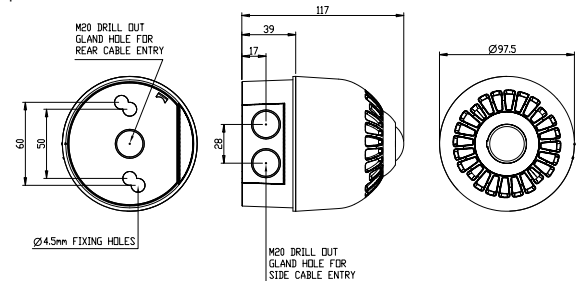

Sounder Beacon - Ceiling

Sonos Pulse Sounder Beacon Ceiling

Sonos Pulse ceiling mounted Visual Alarm Devices are available as fire beacons or combined sounder beacons.

White Flash EN54-23 Coverage: C-3-15

Red Flash EN54-23 Coverage: C-3-8.9

Features

- Conforms to EN54-23/EN54-3
- Pulse Alert Technology
- Body colour: red or white
- Flash colour: red or white
- Wire to base technology
- Simple upgrade
- Synchronised flash
- No surge current
- Weatherproof to IP65

Deep Base

Specifications

Part	Description	Base	Body Colour	Flash Colour	Audibility at 1m	Voltage	Current @ 0.5Hz	Current @ 1Hz
ESC-5005	Sonos Pulse Ceiling Sounder Beacon	Deep Base	White	White	Up to 97dB(A)	17-60 VDC	25mA	45mA
ESC-5006	Sonos Pulse Ceiling Sounder Beacon	Shallow Base	White	White	Up to 97dB(A)	17-60 VDC	25mA	45mA
ESC-5007	Sonos Pulse Ceiling Sounder Beacon	Deep Base	Red	White	Up to 97dB(A)	17-60 VDC	25mA	45mA
ESC-5008	Sonos Pulse Ceiling Sounder Beacon	Shallow Base	Red	White	Up to 97dB(A)	17-60 VDC	25mA	45mA
ESF-5005	Sonos Pulse Ceiling Sounder Beacon	Deep Base	White	Red	Up to 97dB(A)	17-60 VDC	25mA	45mA
ESF-5006	Sonos Pulse Ceiling Sounder Beacon	Shallow Base	White	Red	Up to 97dB(A)	17-60 VDC	25mA	45mA
ESF-5007	Sonos Pulse Ceiling Sounder Beacon	Deep Base	Red	Red	Up to 97dB(A)	17-60 VDC	25mA	45mA
ESF-5008	Sonos Pulse Ceiling Sounder Beacon	Shallow Base	Red	Red	Up to 97dB(A)	17-60 VDC	25mA	45mA

IP Rating: IP65 (deep base) IP21 (shallow base) **Operating Temp:** -25°C to +70°C **Construction:** Flame Retardant Polycarbonate
Cable Entries: Deep Base: 2 x 20mm cable glands **Weight:** 0.24kg (shallow base) 0.29kg (deep base)