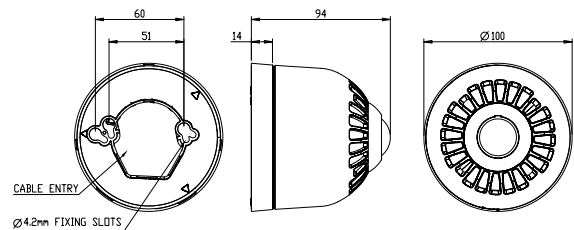

Shallow Base