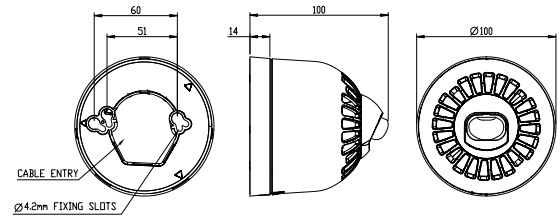

Shallow Base