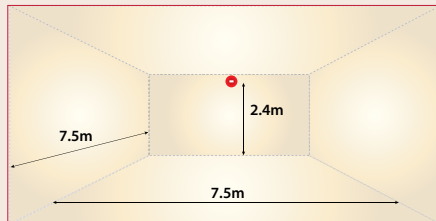

Beacon - Wall

Sonos Pulse Beacon Wall

Sonos Pulse wall mounted Visual Alarm Devices are available as fire beacons or combined sounder beacons.

White Flash EN54-23 Coverage: W-3.1-11.3

Red Flash EN54-23 Coverage: W-2.4-7.5