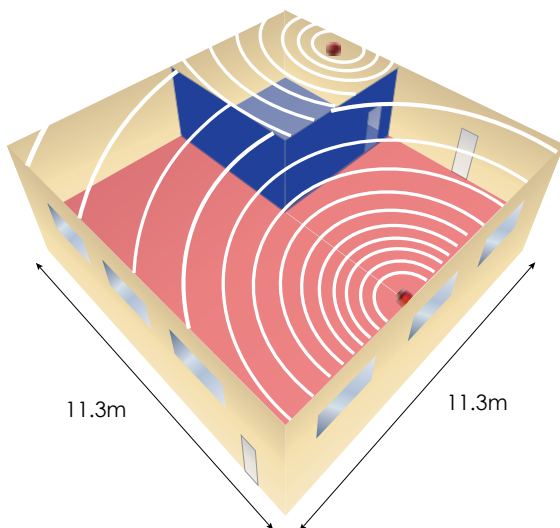

Evacuate Everyone

Klaxon Signals believe that all fire alarm systems should be able to evacuate everyone – systems past, present and future.

Relying on audible fire alarm notification alone disadvantages people with hearing impairments or those working, or living, in sound reducing conditions. Even something as simple as wearing a pair of headphones could prevent someone from hearing an audible fire evacuation warning. To truly evacuate everyone from a building, we need to signal effectively using light as well as sound.

New European fire system standards recognise and legislate for these new requirements. EN54-23 specifies the minimum performance requirements for Visual Alarm Devices (VADs), removing any previous ambiguity regarding the light output requirements or system design parameters involved with using light to evacuate buildings.

At Klaxon Signals we have surpassed these expectations, and taken them even further. We believe that all buildings deserve the latest fire evacuation technology, that all fire alarm systems should be able to be upgraded and that everyone deserves to feel safe and secure.