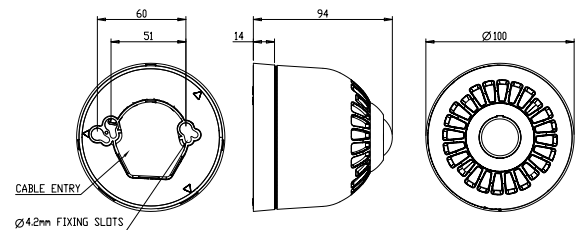

Shallow Base