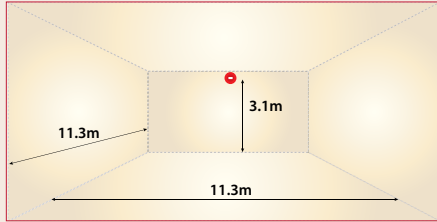

Sounder Beacon - Wall

Sonos Pulse Sounder Beacon Wall

Sonos Pulse wall mounted Visual Alarm Devices are available as fire beacons or combined sounder beacons.

White Flash EN54-23 Coverage: W-3.1-11.3