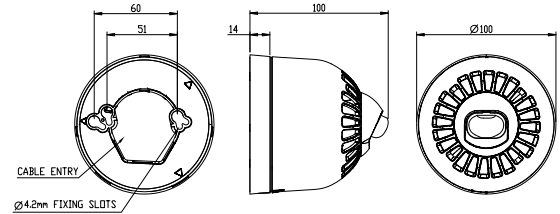

Shallow Base