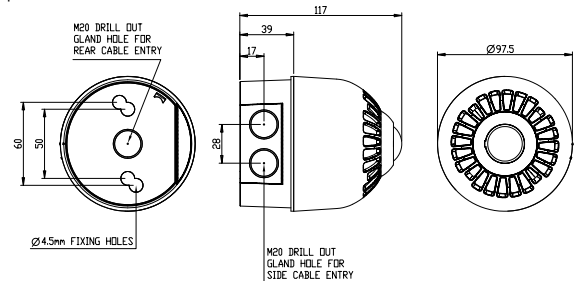

Sonos Pulse Beacon Ceiling

Sonos Pulse ceiling mounted Visual Alarm Devices are available as fire beacons or combined sounder beacons.

White Flash EN54-23 Coverage: C-3-15

Red Flash EN54-23 Coverage: C-3-8.9

Features

- Conforms to EN54-23/EN54-3
- Pulse Alert Technology
- Body colour: red or white
- Flash colour: red or white
- Wire to base technology
- Simple upgrade
- Synchronised flash
- No surge current
- Weatherproof to IP65

Deep Base

Specifications

Part	Description	Base	Body Colour	Flash Colour	Voltage	Current @ 0.5Hz	Current @ 1Hz
ESB-5005	Sonos Pulse Ceiling Beacon	Deep Base	White	White	17-60 VDC	20mA	40mA
ESB-5006	Sonos Pulse Ceiling Beacon	Shallow Base	White	White	17-60 VDC	20mA	40mA
ESB-5007	Sonos Pulse Ceiling Beacon	Deep Base	Red	White	17-60 VDC	20mA	40mA
ESB-5008	Sonos Pulse Ceiling Beacon	Shallow Base	Red	White	17-60 VDC	20mA	40mA
ESD-5005	Sonos Pulse Ceiling Beacon	Deep Base	White	Red	17-60 VDC	20mA	40mA
ESD-5006	Sonos Pulse Ceiling Beacon	Shallow Base	White	Red	17-60 VDC	20mA	40mA
ESD-5007	Sonos Pulse Ceiling Beacon	Deep Base	Red	Red	17-60 VDC	20mA	40mA
ESD-5008	Sonos Pulse Ceiling Beacon	Shallow Base	Red	Red	17-60 VDC	20mA	40mA

IP Rating: IP65 (deep base) IP21 (shallow base) **Operating Temp:** -25°C to +70°C **Construction:** Flame retardant polycarbonate
Cable Entries: Deep base: 2 x 20mm cable glands **Weight:** 0.24kg (shallow base) 0.29kg (deep base)