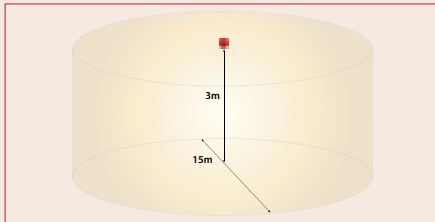

Sonos Pulse Beacon Ceiling

Sonos Pulse ceiling mounted Visual Alarm Devices are available as fire beacons or combined sounder beacons.

White Flash EN54-23 Coverage: C-3-15