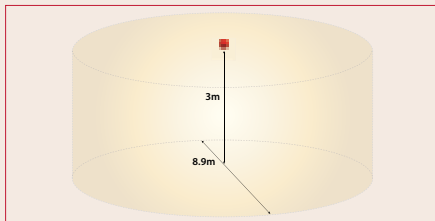

Red Flash EN54-23 Coverage: C-3-8.9

Features

- Conforms to EN54-23/EN54-3
- Pulse Alert Technology
- Body colour: red or white
- Flash colour: red or white
- Wire to base technology
- Simple upgrade
- Synchronised flash
- No surge current
- Weatherproof to IP65