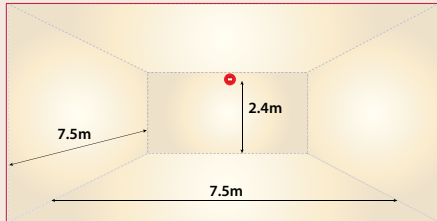

Sounder Beacon - Wall

Sonos Pulse Sounder Beacon Wall

Sonos Pulse wall mounted Visual Alarm Devices are available as fire beacons or combined sounder beacons.

White Flash EN54-23 Coverage: W-3.1-11.3

Red Flash EN54-23 Coverage: W-2.4-7.5