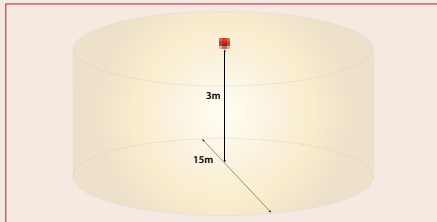

Sounder Beacon - Ceiling

Sonos Pulse Sounder Beacon Ceiling

Sonos Pulse ceiling mounted Visual Alarm Devices are available as fire beacons or combined sounder beacons.

White Flash EN54-23 Coverage: C-3-15