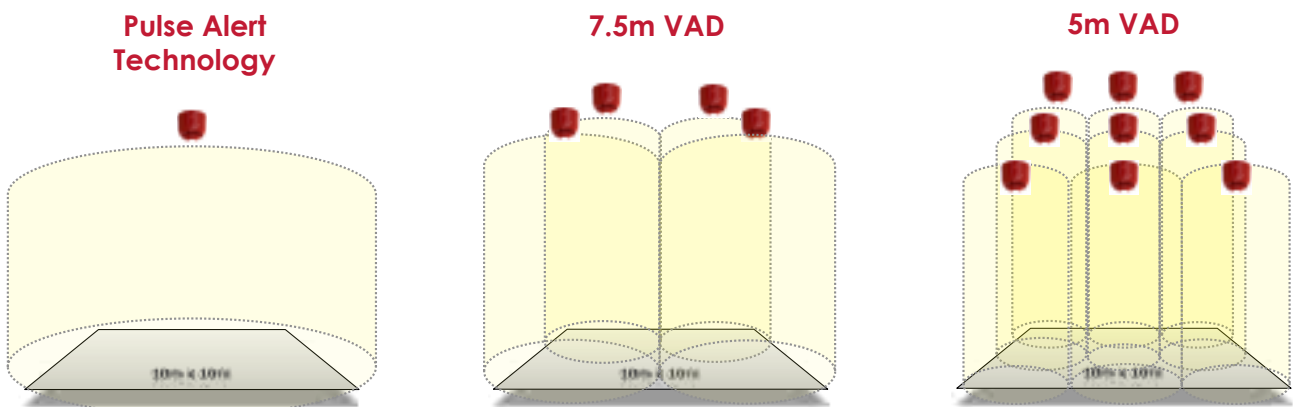

Pulse Alert Technology requires fewer VADs to provide the level of coverage specified by EN54-23.

Pulse Alert Technology Coverage

With up to 15m diameter coverage and up to 11.3m x 11.3m square coverage for ceiling and wall mounted versions respectively, Pulse Alert Technology can cover most rooms with a single device. This increased coverage allows fire systems to use the minimum number of devices and therefore maximise the performance of the system.

This is particularly useful for upgrading existing systems as it avoids the need to add additional devices. Fewer devices also reduces the total power consumption, allowing the system to be powered directly from the fire control panel and avoiding unnecessary additional power supplies.

Fewer devices is also more intuitive to end users. Pulse Alert Technology ensures that evacuation signals are clear and unambiguous.

Reduced Number of Devices

With a greater coverage pattern, fewer devices are needed to cover open areas. Sonos Pulse ceiling mount devices have up to 15m coverage diameter, which can cover a 10m x 10m room with a single device. A 7.5m diameter product would require 4 devices to cover the same area; 5m diameter coverage would require 9 devices.