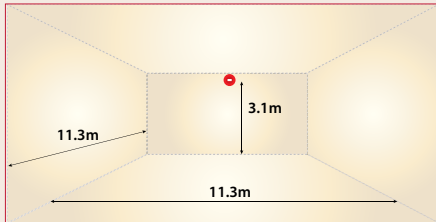

Beacon - Wall

Sonos Pulse Beacon Wall

Sonos Pulse wall mounted Visual Alarm Devices are available as fire beacons or combined sounder beacons.

White Flash EN54-23 Coverage: W-3.1-11.3