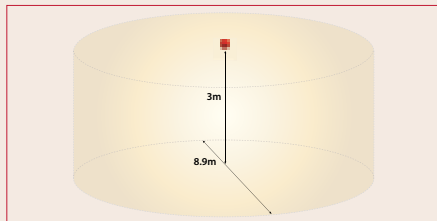

Red Flash EN54-23 Coverage: C-3-8.9

Features

- Conforms to EN54-23/EN54-3
- Pulse Alert Technology
- Body colour: red or white
- Flash colour: red or white
- Wire to base technology
- Simple upgrade
- Synchronised flash
- No surge current
- Weatherproof to IP65