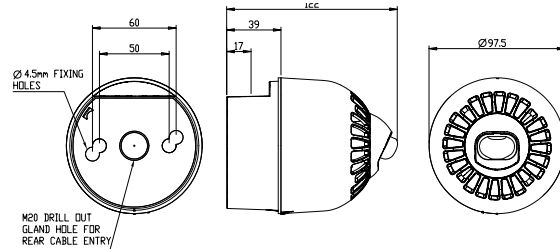

Sounder Beacon - Wall

Sonos Pulse Sounder Beacon Wall

Sonos Pulse wall mounted Visual Alarm Devices are available as fire beacons or combined sounder beacons.

White Flash EN54-23 Coverage: W-3.1-11.3

Red Flash EN54-23 Coverage: W-2.4-7.5

Features

- Conforms to EN54-23/EN54-3
- Pulse Alert Technology
- Body colour: red or white
- Flash colour: red or white
- Wire to base technology
- Simple upgrade
- Synchronised flash
- No surge current
- Weatherproof to IP65

Deep Base

Specifications

Part	Description	Base	Body Colour	Flash Colour	Audibility at 1m	Voltage	Current @ 0.5Hz	Current @ 1Hz
ESC-5001	Sonos Pulse Wall Sounder Beacon	Deep Base	White	White	97dB(A)	17-60 VDC	25mA	45mA
ESC-5002	Sonos Pulse Wall Sounder Beacon	Shallow Base	White	White	97dB(A)	17-60 VDC	25mA	45mA
ESC-5003	Sonos Pulse Wall Sounder Beacon	Deep Base	Red	White	97dB(A)	17-60 VDC	25mA	45mA
ESC-5004	Sonos Pulse Wall Sounder Beacon	Shallow Base	Red	White	97dB(A)	17-60 VDC	25mA	45mA
ESF-5001	Sonos Pulse Wall Sounder Beacon	Deep Base	White	Red	97dB(A)	17-60 VDC	25mA	45mA
ESF-5002	Sonos Pulse Wall Sounder Beacon	Shallow Base	White	Red	97dB(A)	17-60 VDC	25mA	45mA
ESF-5003	Sonos Pulse Wall Sounder Beacon	Deep Base	Red	Red	97dB(A)	17-60 VDC	25mA	45mA
ESF-5004	Sonos Pulse Wall Sounder Beacon	Shallow Base	Red	Red	97dB(A)	17-60 VDC	25mA	45mA

IP Rating: IP65 (deep base) IP21 (shallow base) **Operating Temp:** -25°C to +70°C **Construction:** Flame Retardant Polycarbonate
Cable Entries: Deep Base: 2 x 20mm cable glands **Weight:** 0.24kg (shallow base) 0.29kg (deep base)