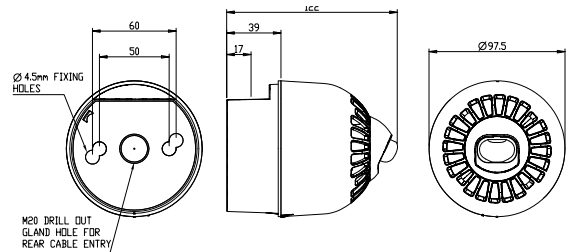

Beacon - Wall

Sonos Pulse Beacon Wall

Sonos Pulse wall mounted Visual Alarm Devices are available as fire beacons or combined sounder beacons.

White Flash EN54-23 Coverage: W-3.1-11.3

Red Flash EN54-23 Coverage: W-2.4-7.5

Features

- Conforms to EN54-23/EN54-3
- Pulse Alert Technology
- Body colour: red or white
- Flash colour: red or white
- Wire to base technology
- Simple upgrade
- Synchronised flash
- No surge current
- Weatherproof to IP65

Deep Base

Specifications

Part	Description	Base	Body Colour	Flash Colour	Voltage	Current @ 0.5Hz	Current @ 1Hz
ESB-5001	Sonos Pulse Wall Beacon	Deep Base	White	White	17-60 VDC	20mA	40mA
ESB-5002	Sonos Pulse Wall Beacon	Shallow Base	White	White	17-60 VDC	20mA	40mA
ESB-5003	Sonos Pulse Wall Beacon	Deep Base	Red	White	17-60 VDC	20mA	40mA
ESB-5004	Sonos Pulse Wall Beacon	Shallow Base	Red	White	17-60 VDC	20mA	40mA
ESD-5001	Sonos Pulse Wall Beacon	Deep Base	White	Red	17-60 VDC	20mA	40mA
ESD-5002	Sonos Pulse Wall Beacon	Shallow Base	White	Red	17-60 VDC	20mA	40mA
ESD-5003	Sonos Pulse Wall Beacon	Deep Base	Red	Red	17-60 VDC	20mA	40mA
ESD-5004	Sonos Pulse Wall Beacon	Shallow Base	Red	Red	17-60 VDC	20mA	40mA

IP Rating: IP65 (deep base) IP21 (shallow base) **Operating Temp:** -25°C to +70°C **Construction:** Flame retardant polycarbonate
Cable Entries: Deep base: 2 x 20mm cable glands **Weight:** 0.24kg (shallow base) 0.29kg (deep base)